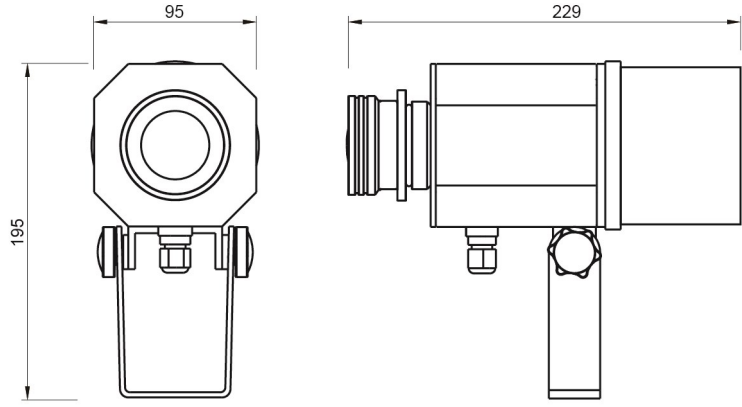

高效光學彩霞燈

GOBO

JR14

360° 旋轉投射圖案光效，可依需求更換不同圖案效果燈片。燈具可站立、吸頂或壁掛安裝，搭配可調節旋轉支架以因應不同的安裝場合靈活調用，是公共設施與景觀照明優質提升的最佳選項。

360° Rotating projection pattern light effect, the pattern light can be changed as needed. The luminaire can be installed in a standing, ceiling or wall mount, and can be flexibly invoked with adjustable swivel brackets for different installations. It is the best choice for the improvement of public facilities and landscape lighting.

型號 Model	光源 Light source	瓦數 Wattage	色溫 CCT	光束角 Beam angle	佈光角 Lighting angle	額定電壓 Voltage
JR14	LED	25W	≥ 6500K	20° ± 5°	30° ± 5°	AC100 - 240V

燈體 | 鋁合金
 支架 | 耐候鋼材

Luminaire | Aluminum alloy
Support | Steel

Unit:mm

PHOTOMETRY

PROJECTION DISTANCE